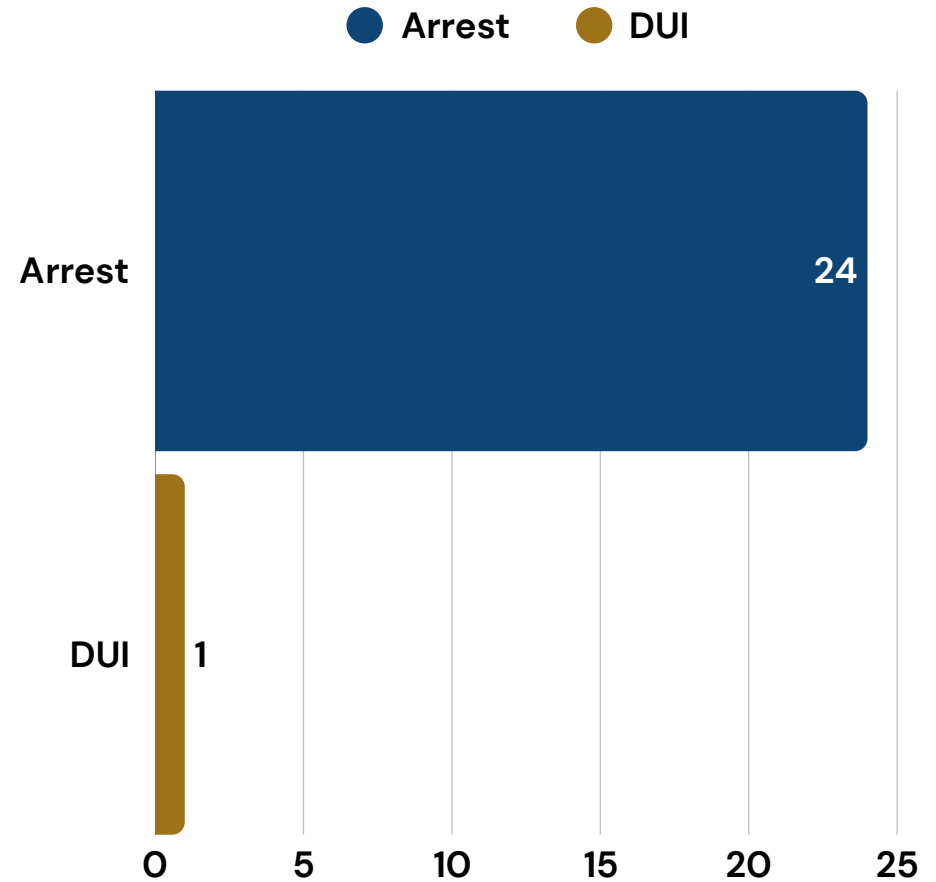

** PERCENTAGE CHANGE IS BASED ON THE STATS FROM THE PREVIOUS 2 WEEK

PROPERTY CRIMES

02/16-02/28

Property Crimes	Current	% Change	YTD
Shoplifting	2		7
Stolen Vehicles	2		4
Auto Burglary	2		11
Residential Burglary	0		2
Burglary	0		0

- Shoplifting
- Stolen Vehicles
- Auto Burglary
- Residential Burglary

** PERCENTAGE CHANGE IS BASED ON THE STATS FROM THE PREVIOUS 2 WEEK

CRIME AGAINST PERSON

02/16-02/28

Crime Against Person	Current	% Change	YTD
Simple Assault	0		16
Aggravated Assault	1		3
Robbery	0		1
Rape	1		1
Homicide	0		0

** PERCENTAGE CHANGE IS BASED ON THE STATS FROM THE PREVIOUS 2 WEEK

DUI & ARREST

02/16-02/28

DUI & Arrest	Current	Change	YTD
DUI	1		15
Arrest	24		98

** PERCENTAGE CHANGE IS BASED ON THE STATS FROM THE PREVIOUS 2 WEEK