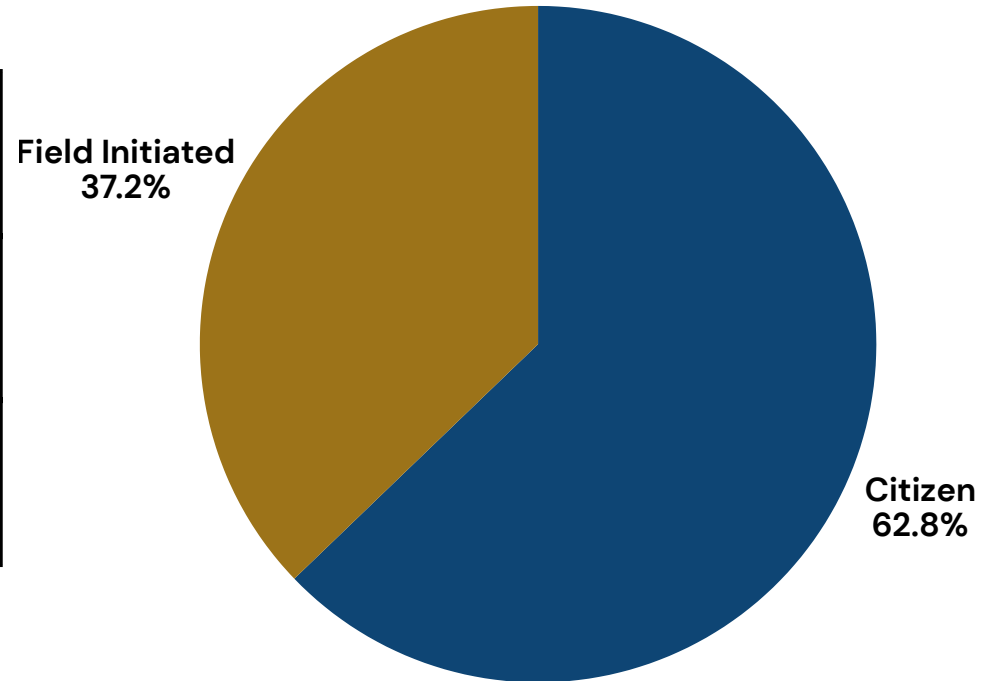

CALLS FOR SERVICE

02/16-02/28

Calls for Service	Current	% Change	YTD
Officer Initiated	379		1504
Citizen Request	640		3079

● Citizen ● Field Initiated

** PERCENTAGE CHANGE IS BASED ON THE STATS FROM THE PREVIOUS 2 WEEK

CITATIONS

02/16-02/28

Citations	Current	% Change	YTD
Infraction	55		197
Misdemeanor	11		37
Administrative	3		13
Parking	13		62
Warnings	38		110

- Infractions ● Misdemeanor
- Administration ● Parking
- Warning