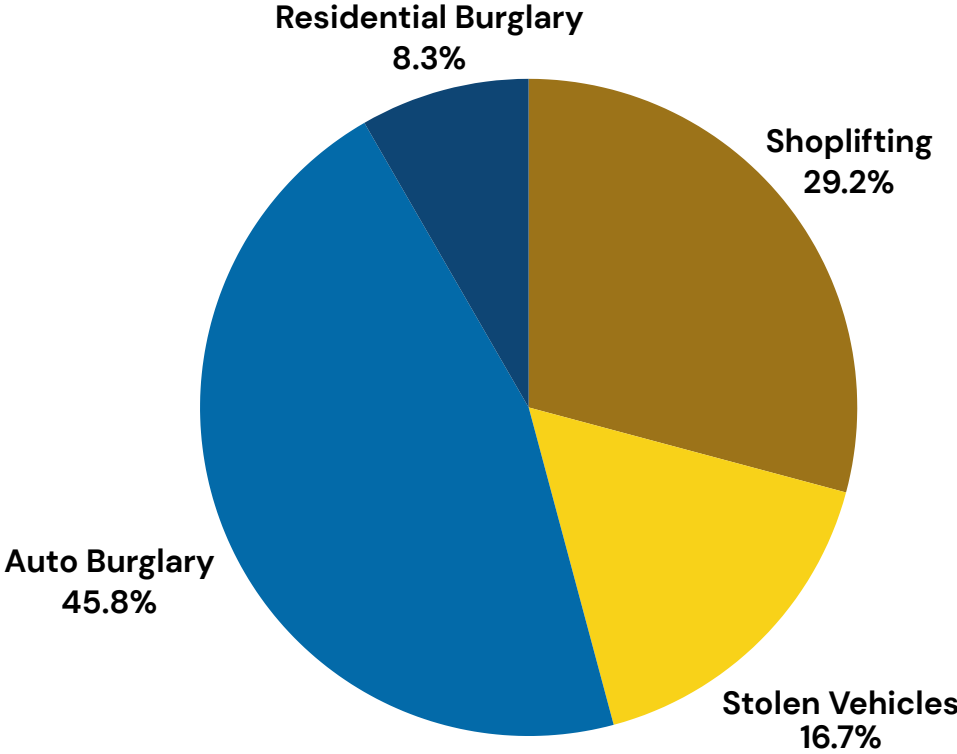

** PERCENTAGE CHANGE IS BASED ON THE STATS FROM THE PREVIOUS 2 WEEK

PROPERTY CRIMES

02/16-02/28

Property Crimes	Current	% Change	YTD
Shoplifting	2		7
Stolen Vehicles	2		4
Auto Burglary	2		11
Residential Burglary	0		2
Burglary	0		0

- Shoplifting
- Stolen Vehicles
- Auto Burglary
- Residential Burglary

** PERCENTAGE CHANGE IS BASED ON THE STATS FROM THE PREVIOUS 2 WEEK

CRIME AGAINST PERSON

02/16-02/28

Crime Against Person	Current	% Change	YTD
Simple Assault	0		16
Aggravated Assault	1		3
Robbery	0		1
Rape	1		1
Homicide	0		0