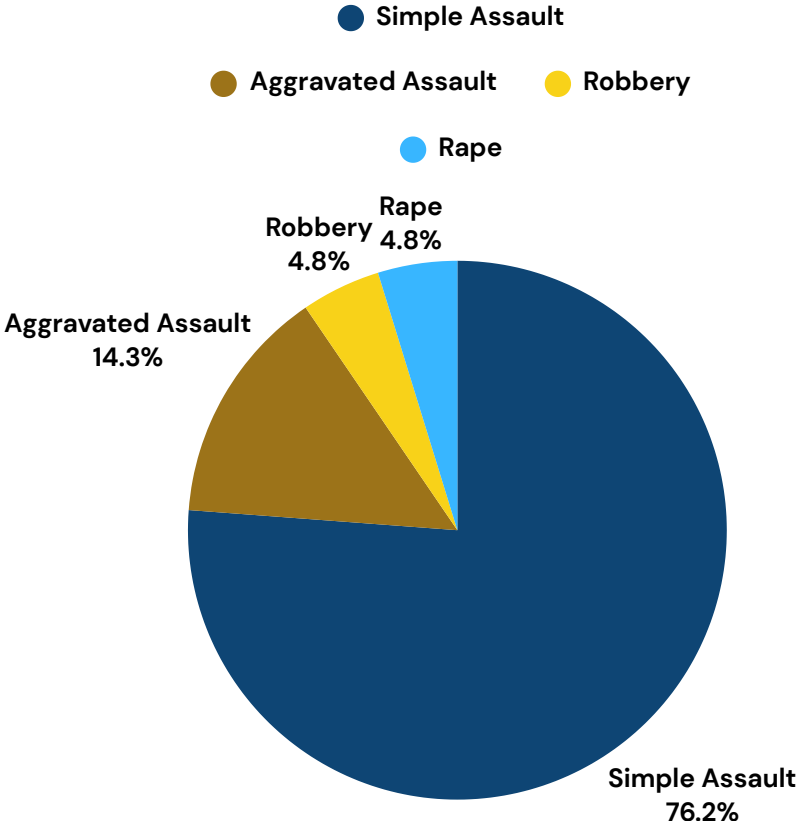

- Shoplifting
- Stolen Vehicles
- Auto Burglary
- Residential Burglary

** PERCENTAGE CHANGE IS BASED ON THE STATS FROM THE PREVIOUS 2 WEEK

CRIME AGAINST PERSON

02/16-02/28

Crime Against Person	Current	% Change	YTD
Simple Assault	0		16
Aggravated Assault	1		3
Robbery	0		1
Rape	1		1
Homicide	0		0