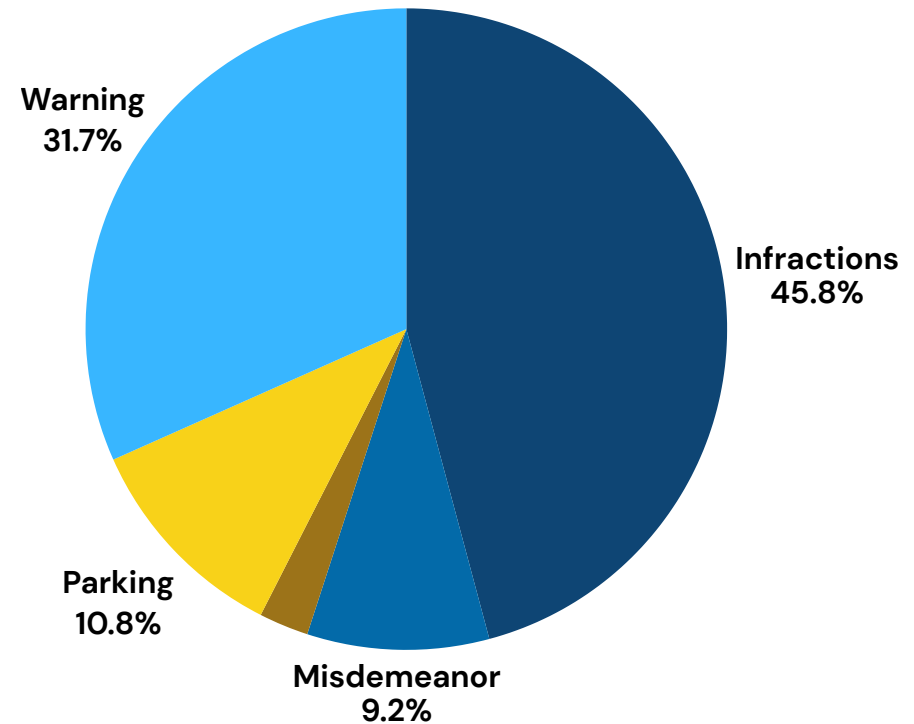

CALLS FOR SERVICE

02/16-02/28

Calls for Service	Current	% Change	YTD
Officer Initiated	379		1504
Citizen Request	640		3079

● Citizen ● Field Initiated

** PERCENTAGE CHANGE IS BASED ON THE STATS FROM THE PREVIOUS 2 WEEK

CITATIONS

02/16-02/28

Citations	Current	% Change	YTD
Infraction	55		197
Misdemeanor	11		37
Administrative	3		13
Parking	13		62
Warnings	38		110

- Infractions ● Misdemeanor
- Administration ● Parking
- Warning