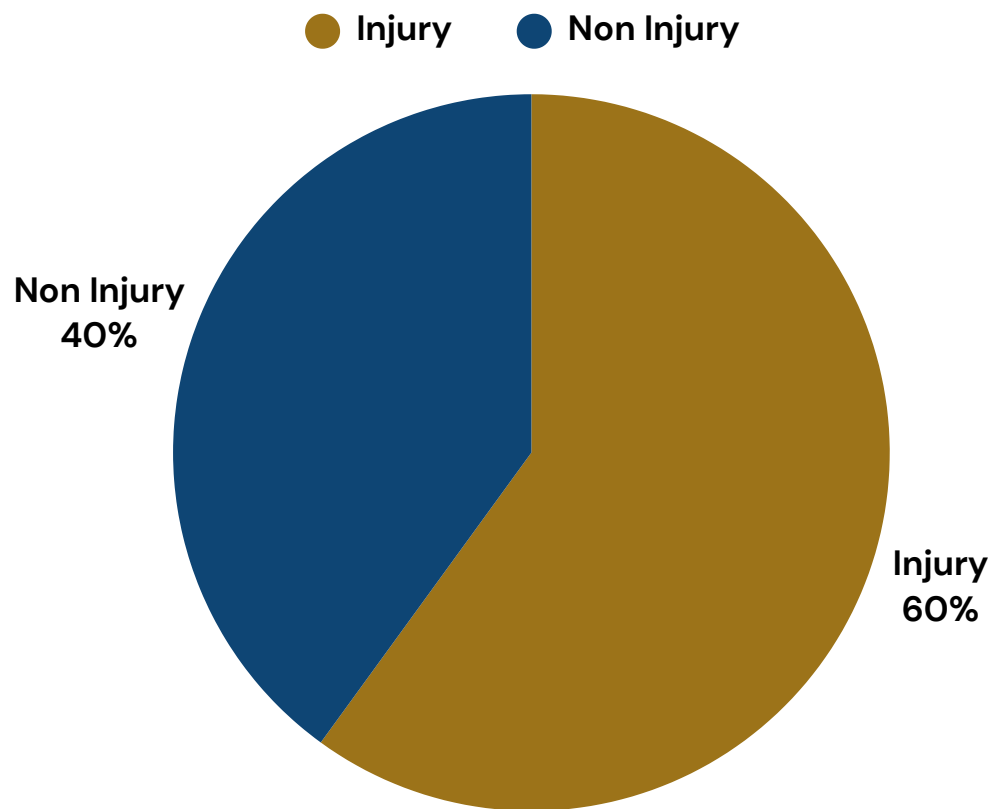

CALLS FOR SERVICE

02/16-02/28

Calls for Service	Current	% Change	YTD
Officer Initiated	379		1504
Citizen Request	640		3079

● Citizen ● Field Initiated

** PERCENTAGE CHANGE IS BASED ON THE STATS FROM THE PREVIOUS 2 WEEK

CITATIONS

02/16-02/28

Citations	Current	% Change	YTD
Infraction	55		197
Misdemeanor	11		37
Administrative	3		13
Parking	13		62
Warnings	38		110

- Infractions ● Misdemeanor
- Administration ● Parking
- Warning

** PERCENTAGE CHANGE IS BASED ON THE STATS FROM THE PREVIOUS 2 WEEK

TRAFFIC COLLISIONS

02/16-02/28

Traffic Collision	Current	% Change	YTD
Injury	3		14
Non-Injury	2		29
DUI Injury	0		2
DUI Non Injury	0		2